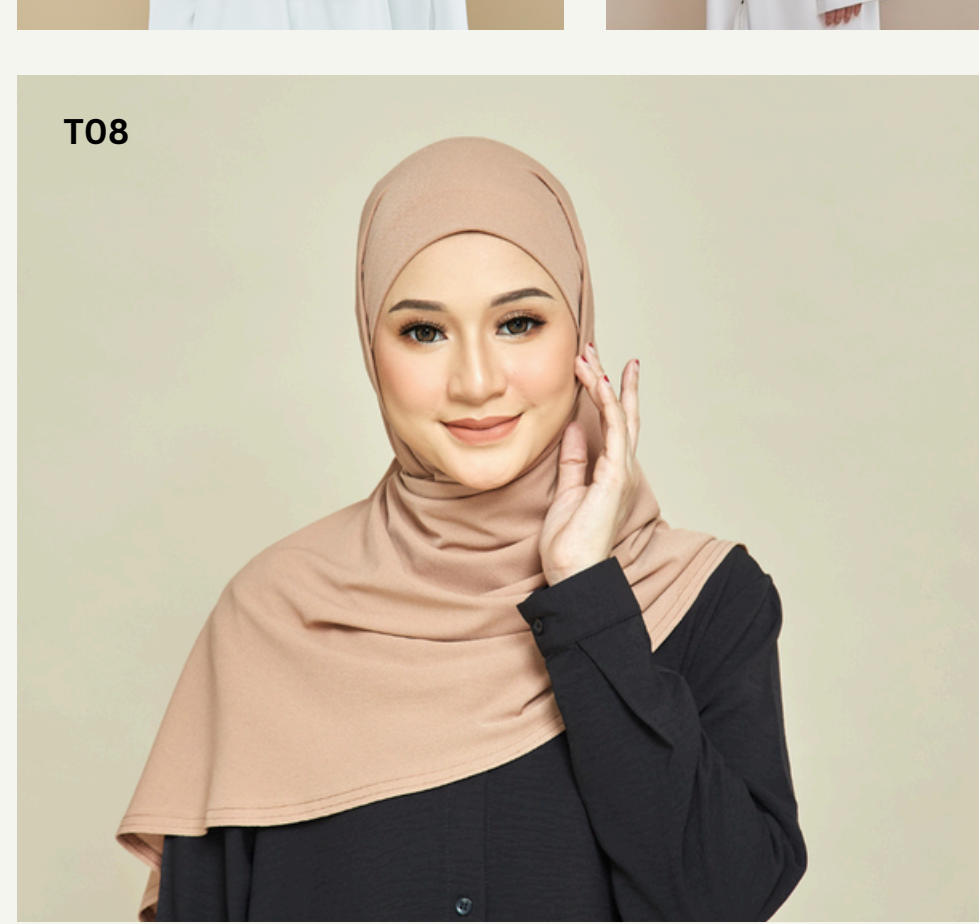

WHOLESALE COLLECTION

- ✦ Factory Direct Supply
- ✦ Set Program Available
- ✦ Private Label Available

[VIEW CATEGORIES](#)

OUR WHOLESALE CATEGORIES

Factory-direct sets for resellers & stockists.

TUDUNG Set-Based Wholesale View Sets →	ANAK TUDUNG Set-Based Wholesale View Sets →
HANDSOCK Set-Based Wholesale View Sets →	JUBAH Set-Based Wholesale View Sets →

TUDUNG - WHOLESALE SET PROGRAM

- Set-based wholesale system.
- Each design comes in curated colour sets.
- Suitable for resellers, stockists & live sellers.

- ✓ Sold in colour sets
- ✓ Ready stock rotation
- ✓ Private label available

[VIEW DESIGNS](#)

Anak Tudung

- Set-based wholesale system.
- Each design comes in curated colour sets.
- Suitable for resellers, stockists & live sellers.

ANAK TUDUNG - WHOLESALE SET PROGRAM

Factory-direct inner collection

Set-based wholesale system

Suitable for resellers & stockists

Checklist kecil:

[VIEW DESIGNS](#)

HANDSOCK - WHOLESALE SET PROGRAM

Factory direct supply

High repeat order item

Suitable for live sellers & bundle promo

Checklist kecil:

- ✓ Sold in colour sets
- ✓ Stretchable & comfortable
- ✓ Private label available

[VIEW DESIGNS](#)