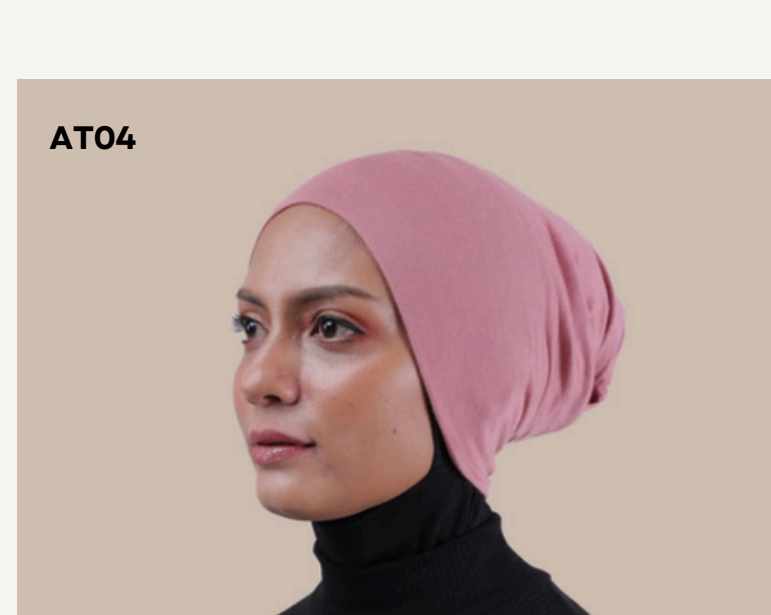

ANAK TUDUNG - WHOLESALE SET PROGRAM

Factory-direct inner collection

Set-based wholesale system

Suitable for resellers & stockists

Checklist kecil:

[VIEW DESIGNS](#)