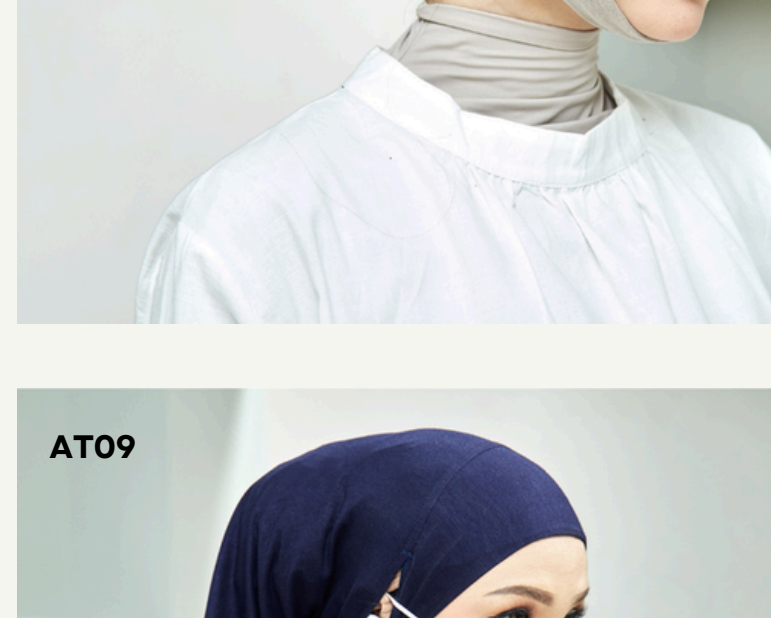

ANAK TUDUNG - WHOLESALE SET PROGRAM

Factory-direct inner collection

Set-based wholesale system

Suitable for resellers & stockists

Checklist kecil:

[VIEW DESIGNS](#)