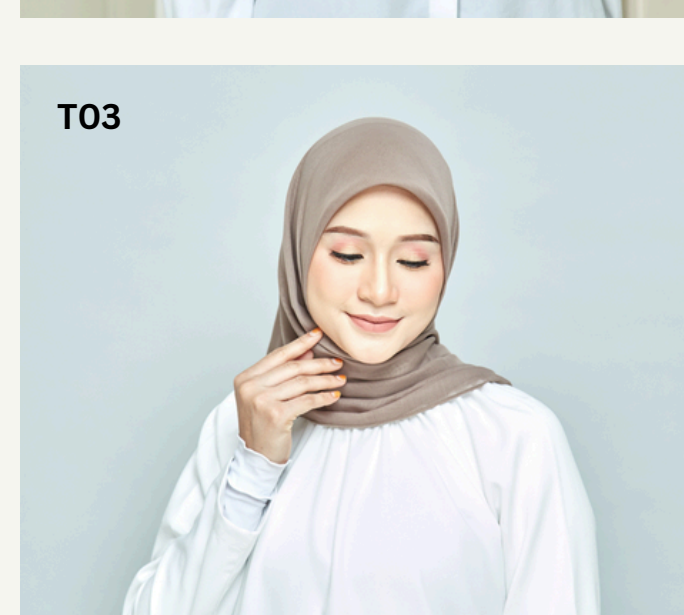

OUR WHOLESALE CATEGORIES

Factory-direct sets for resellers & stockists.

TUDUNG Set-Based Wholesale View Sets →	ANAK TUDUNG Set-Based Wholesale View Sets →
HANDSOCK Set-Based Wholesale View Sets →	JUBAH Set-Based Wholesale View Sets →

TUDUNG - WHOLESALE SET PROGRAM

- Set-based wholesale system.
- Each design comes in curated colour sets.
- Suitable for resellers, stockists & live sellers.

- ✓ Sold in colour sets
- ✓ Ready stock rotation
- ✓ Private label available

[VIEW DESIGNS](#)