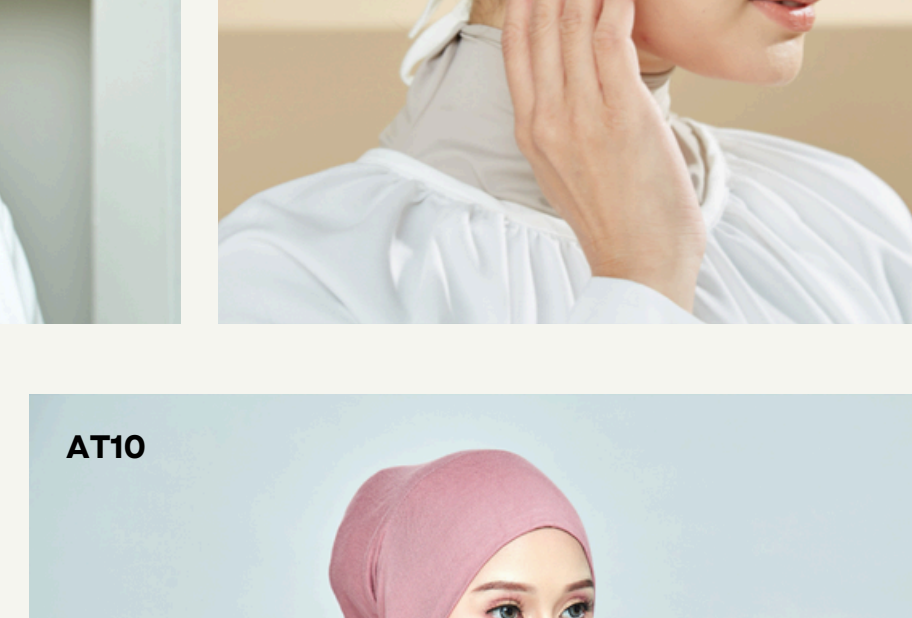

ANAK TUDUNG - WHOLESALE SET PROGRAM

Factory-direct inner collection

Set-based wholesale system

Suitable for resellers & stockists

Checklist kecil:

[VIEW DESIGNS](#)