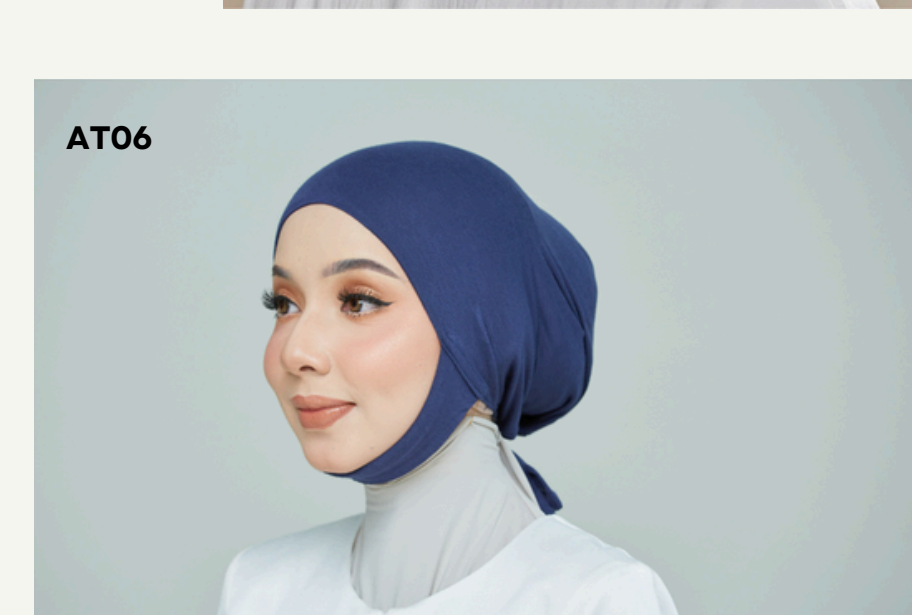

ANAK TUDUNG - WHOLESALE SET PROGRAM

Factory-direct inner collection

Set-based wholesale system

Suitable for resellers & stockists

Checklist kecil:

[VIEW DESIGNS](#)